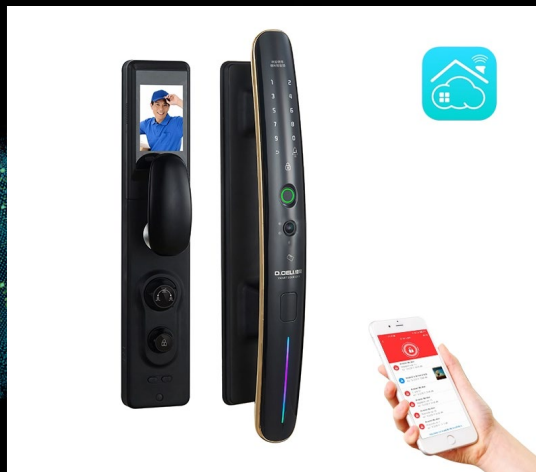

HD Camera Fearless Night

(DZ008B Dedicated Configuration)

720P HD Module | 160° Viewing angle